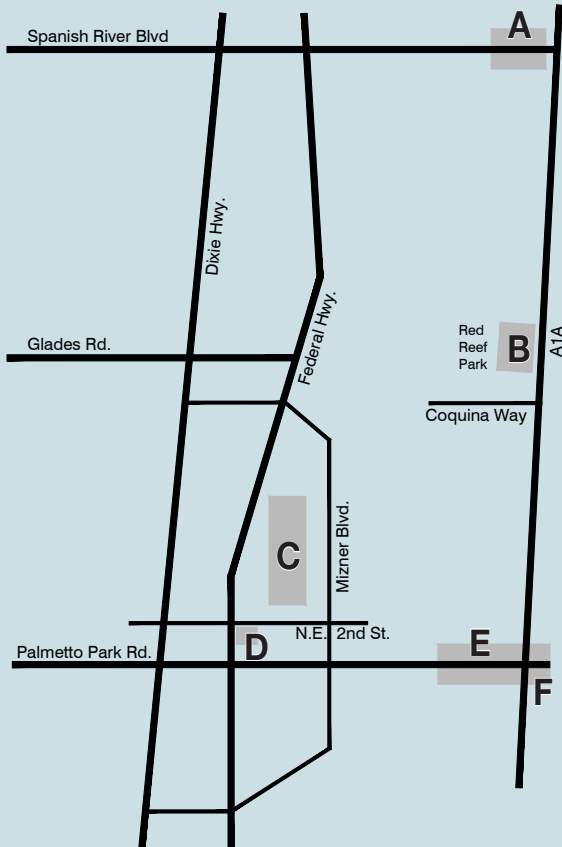

www.ci.boca-raton.fl.us/fin/parking.shtm

Parking Meter Locations

- A. Spanish River Blvd On-Street Parking
ICWW to SR A1A
- B. Red Reef Parking Lot
SR A1A and ICWW
- C. Mizner Park On-Street Parking & Parking Lot
- D. NE 1st Ave Parking Lot
SE Corner of Federal Hwy & NE 2nd St
- E. Palmetto Park Rd On-Street Parking
ICWW to SR A1A
- F. Palmetto Park Pavilion

The Meters

Downtown Locations

| Location | Time | Hourly Rate |
|------------------------|-------------------|-------------|
| Mizner Park | 7:00 AM – 4:59 PM | \$1.00 |
| | 5:00 PM – 6:59 AM | \$2.00 |
| NE 1st Ave Parking Lot | 24 Hours | \$1.50 |

Beach Locations

| Location | Time | Hourly Rate |
|------------------------|------------|-------------|
| Palmetto Park Rd | 24 Hours | \$1.50 |
| Palmetto Park Pavilion | Open/Close | \$2.00 |
| Red Reef Park West | Open/Close | \$1.50 |
| Spanish River Blvd | 24 Hours | \$1.50 |

How Long Can I Park?

Downtown Locations

- 8 Hr. Max Parking Limit:**
NE 1st Ave Parking Lot
- 4 Hr. Max Parking Limit:**
Mizner Park

Beach Locations

- 4 Hr. Max Parking Limit:**
Palmetto Park Road
Red Reef Park West
Spanish River Blvd
- 1 Hr. Max Parking Limit:**
Palmetto Park Pavilion