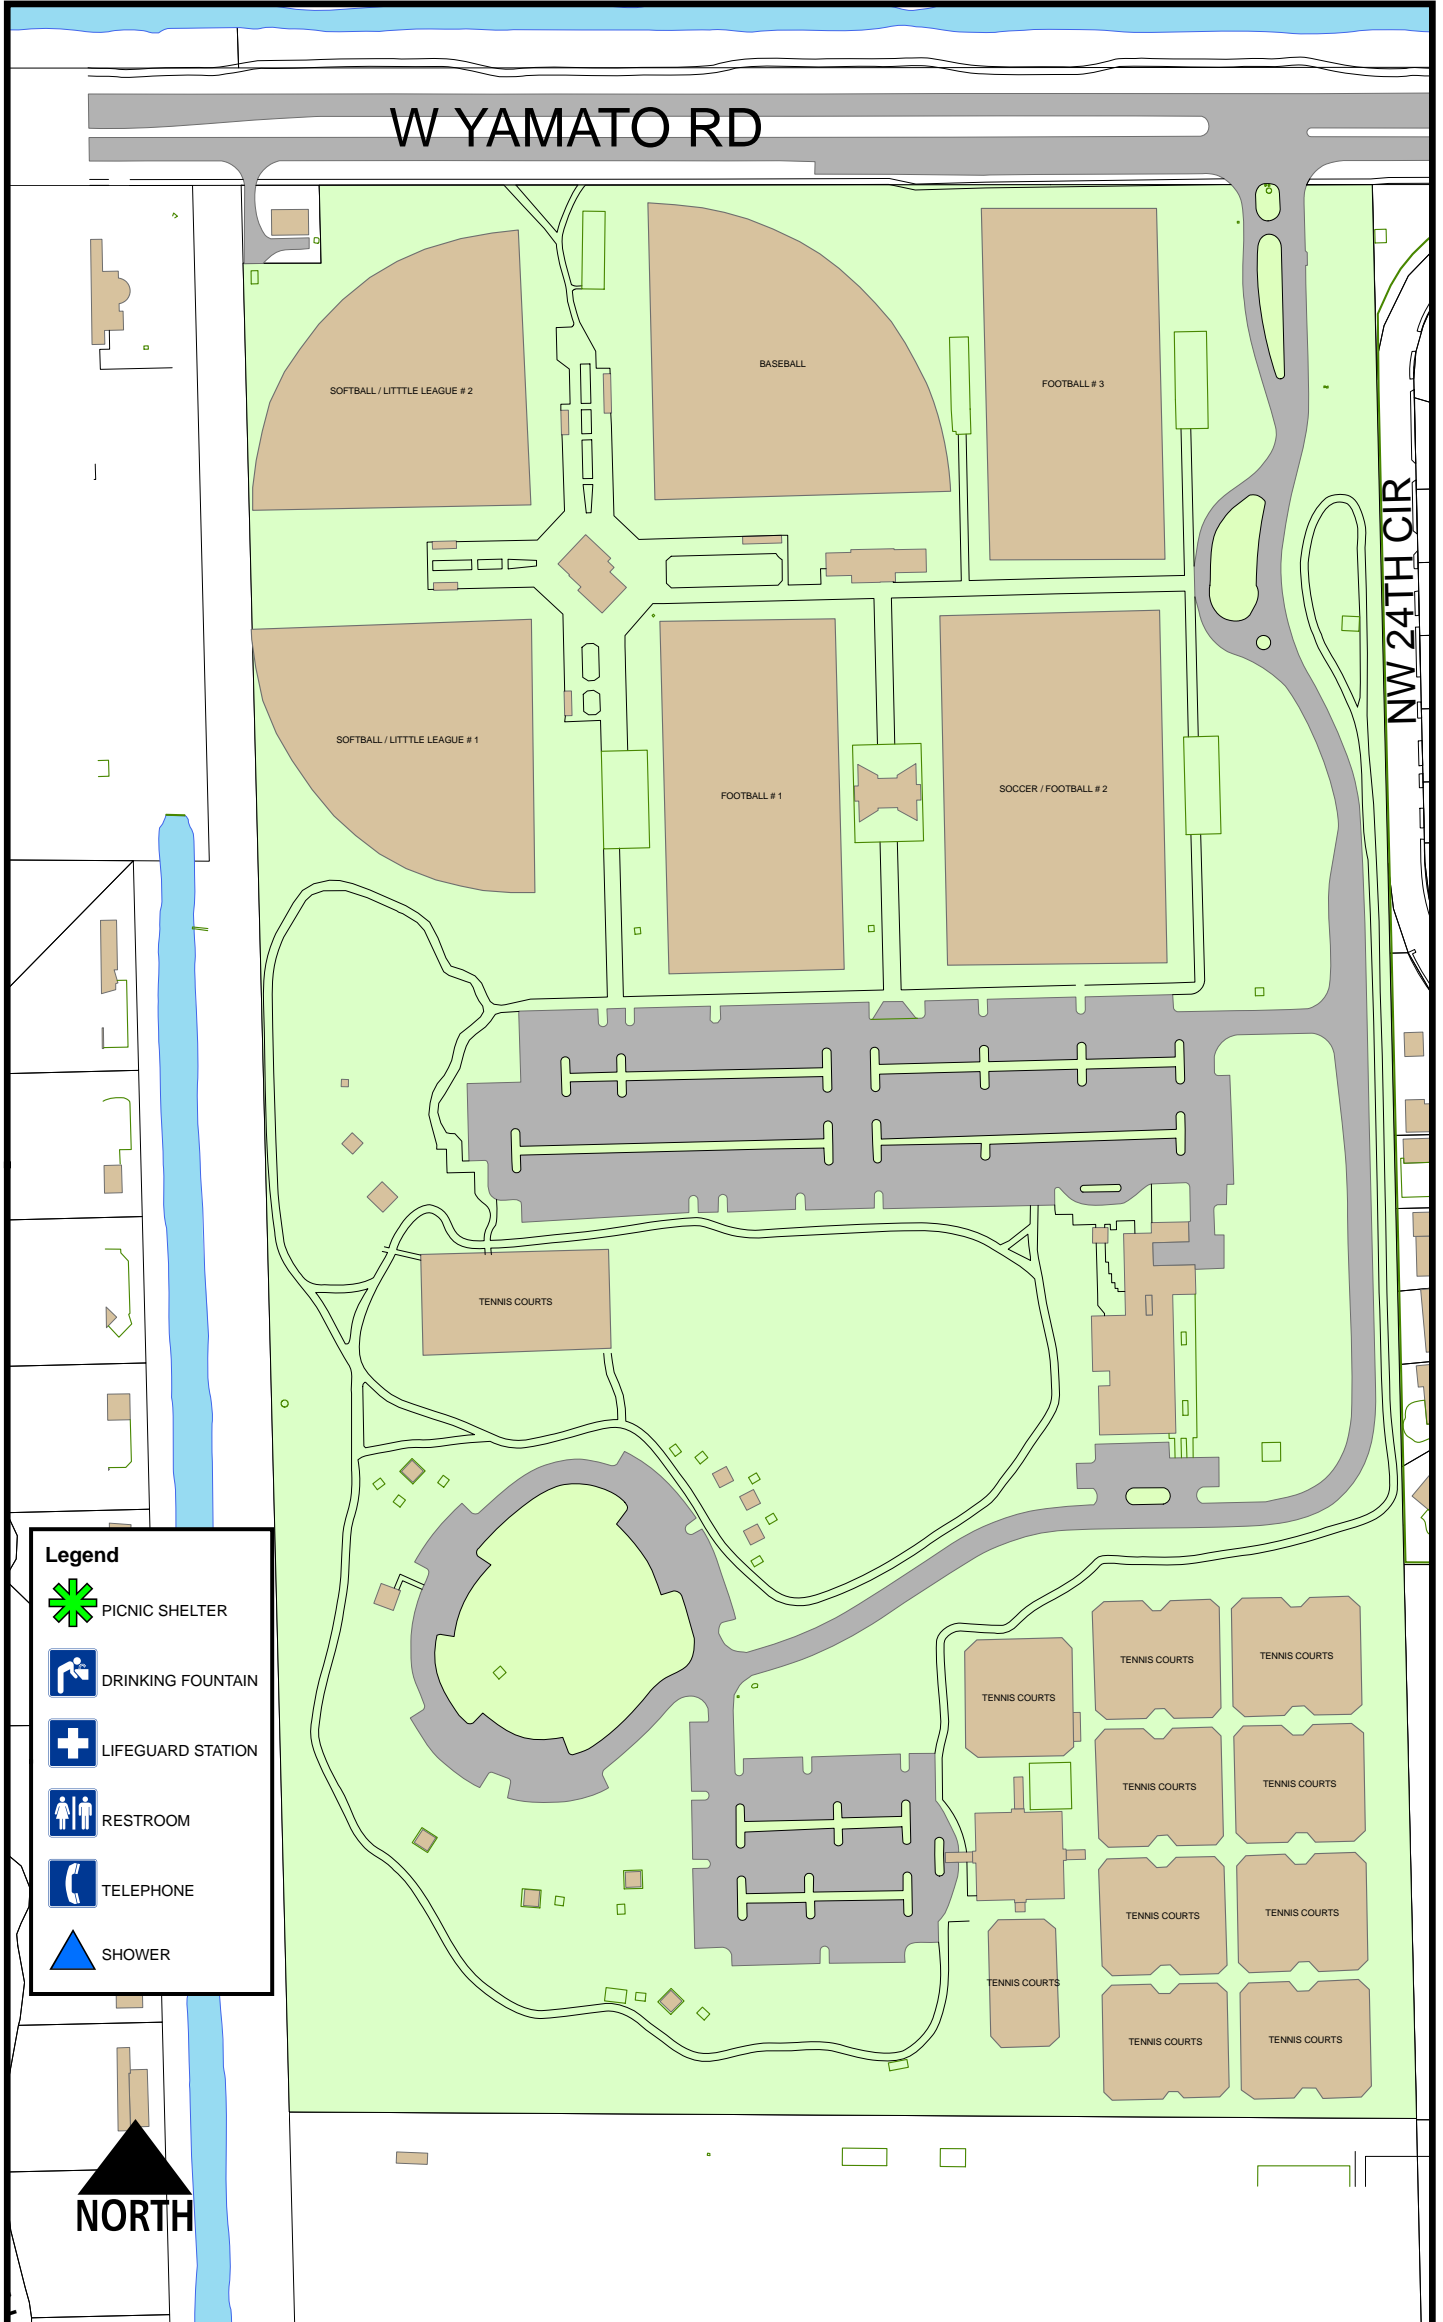

CITY OF BOCA RATON PATCH REEF PARK

2000 WEST YAMATO ROAD

W YAMATO RD

NW 24TH CIR

SOFTBALL / LITTLE LEAGUE # 2

BASEBALL

FOOTBALL # 3

SOFTBALL / LITTLE LEAGUE # 1

TENNIS COURTS

TENNIS COURTS

TENNIS COURTS

TENNIS COURTS

TENNIS COURTS

TENNIS COURTS

TENNIS COURTS

Legend

PICNIC SHELTER

DRINKING FOUNTAIN

LIFEGUARD STATION

RESTROOM

TELEPHONE

SHOWER

NORTH